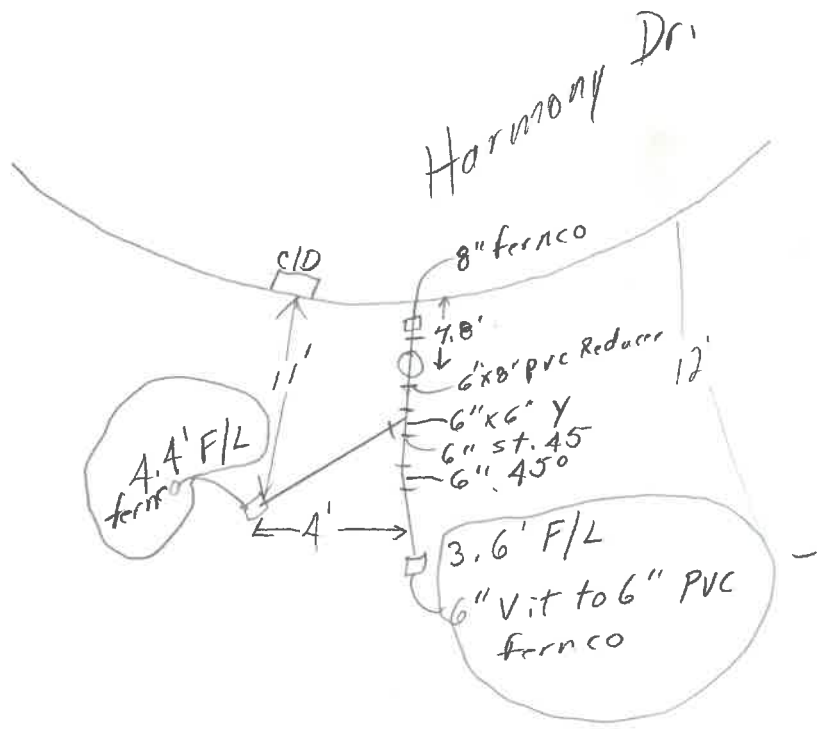

7-14-95

Bob Cordes
Velma Freytag
240 Harmony

300

280

260

240

8" Road cross

18' 1/8' from BIC

1" PVC To 4" VIT @ 4' F/L 11' from BIC

6" PVC To 6" VIT @ 3' 6" F/L 12' from BIC

62.4

58.5

From corner of house

See Reverse for Details

← BZ