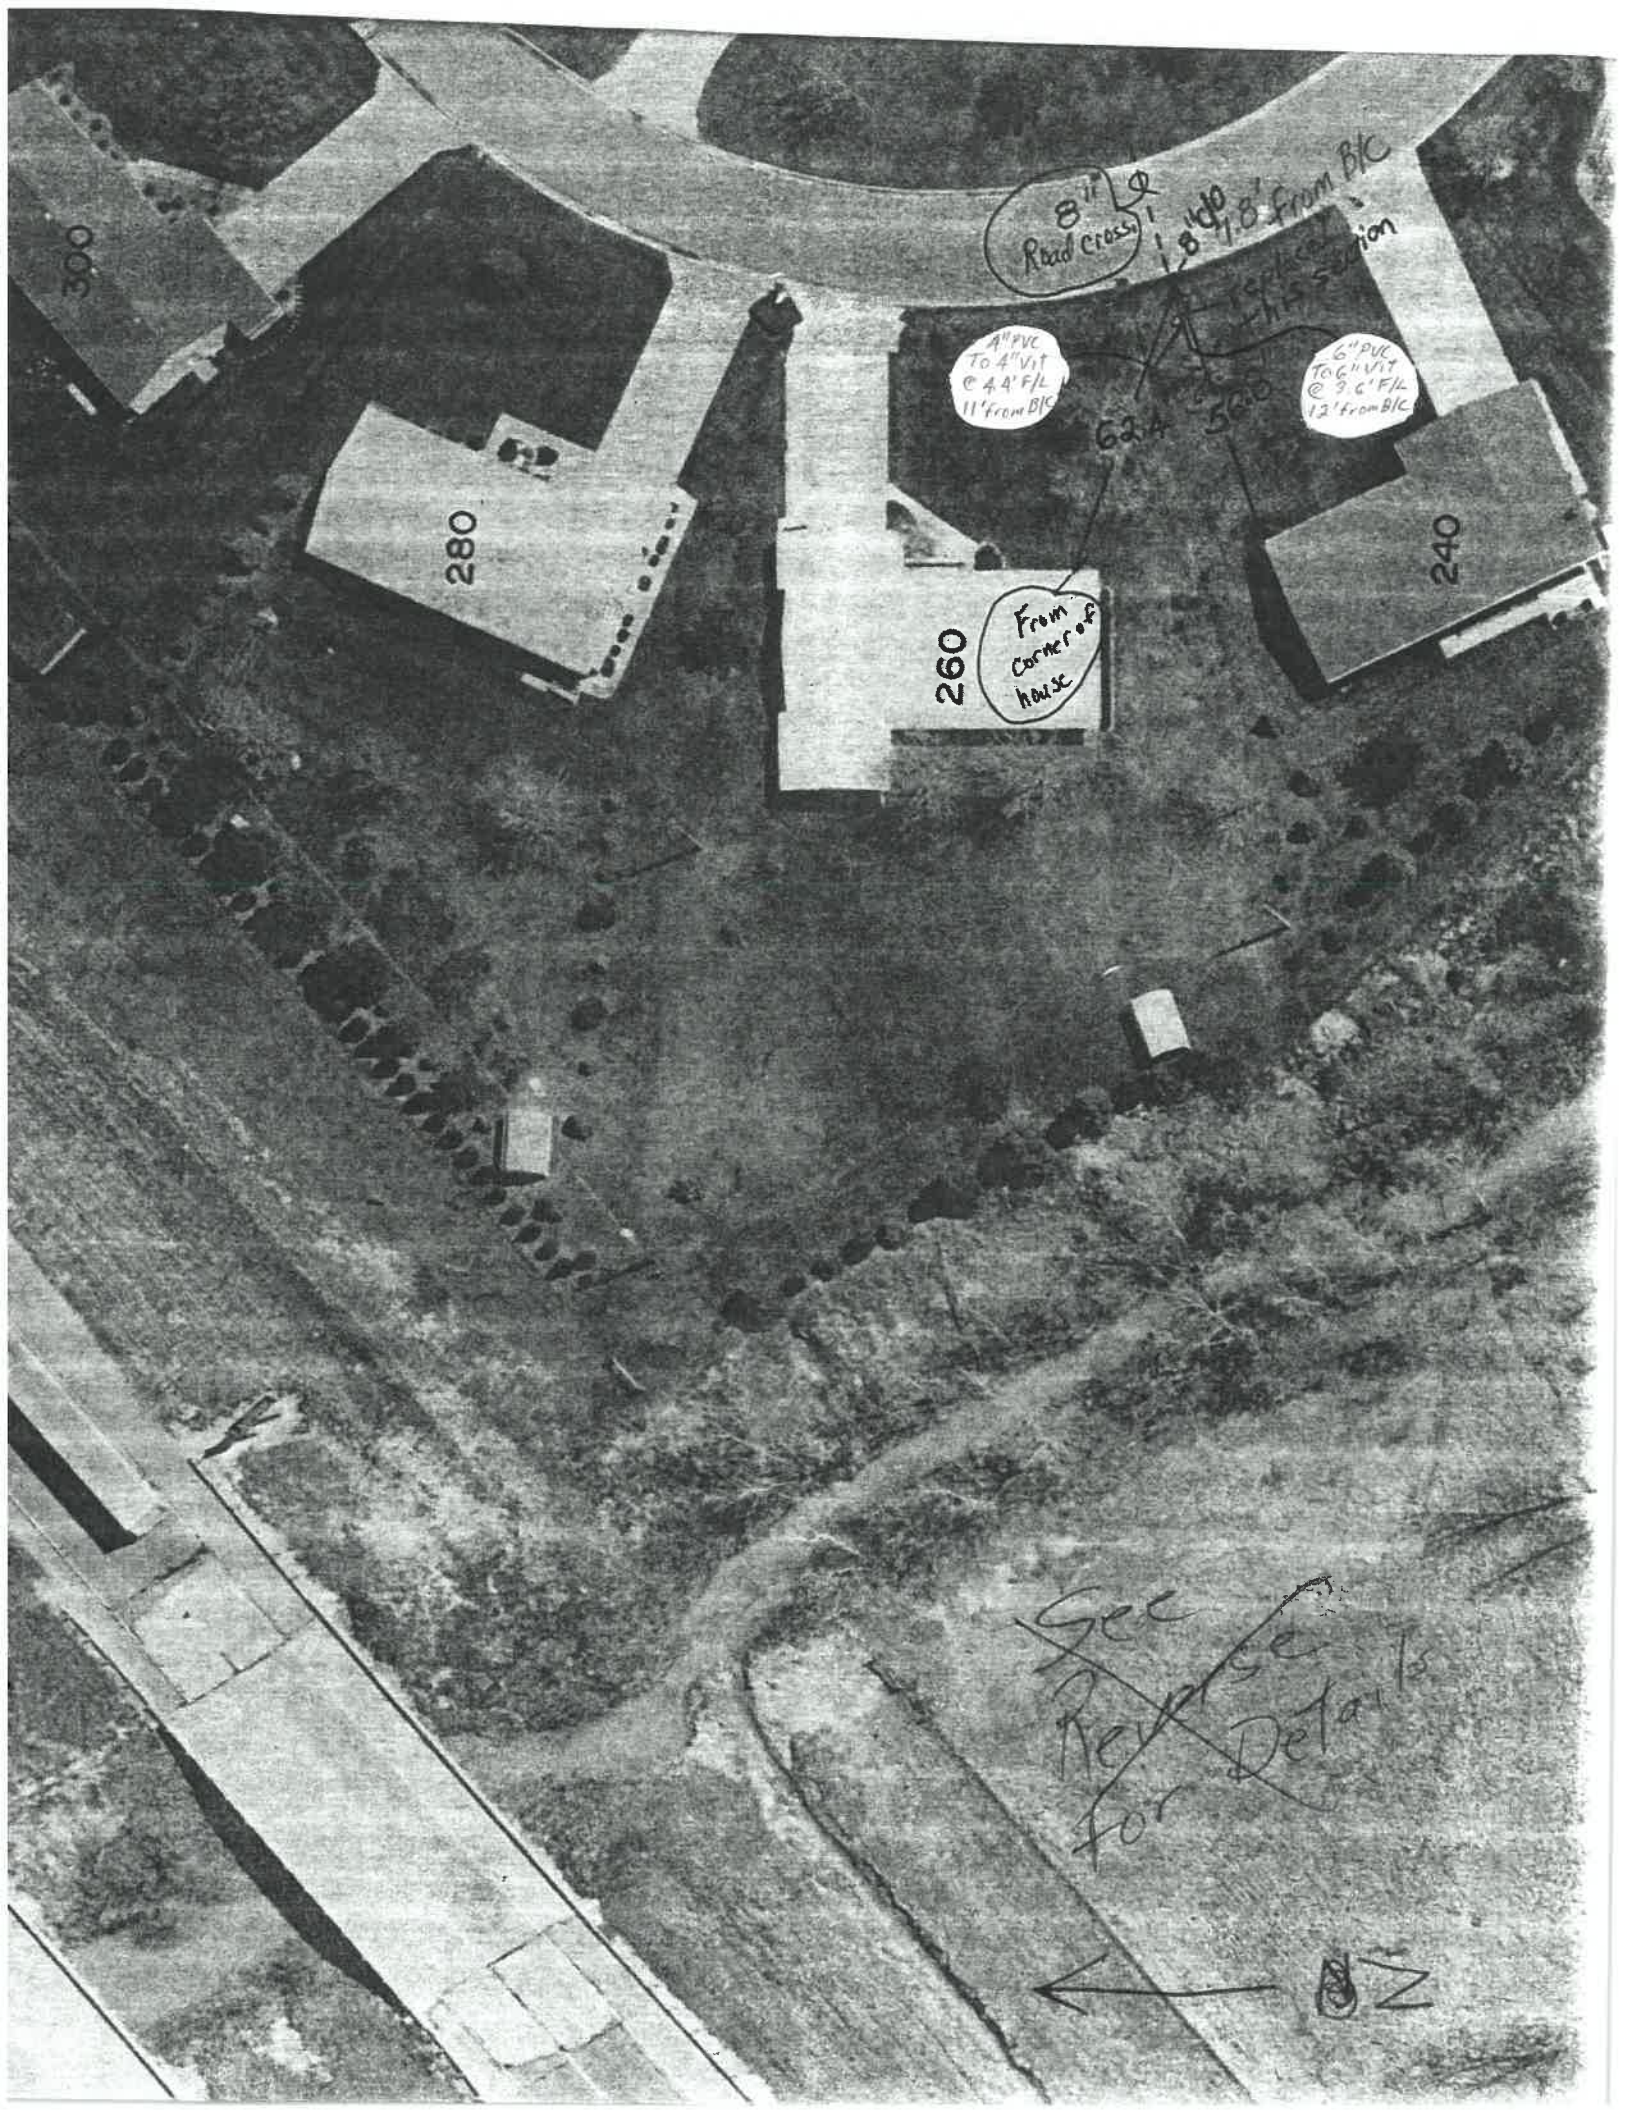

7-14-95

Bob Cordes
Velma Freytag
240 Harmony

300

280

260

240

8" Road cross

18' 1/8' from BIC

1" PVC To 4" VIT @ 4' F/L 11' from BIC

6" PVC To 6" VIT @ 3' 6" F/L 12' from BIC

62.4

58.5

From corner of house

See Reverse for Details

← BZ